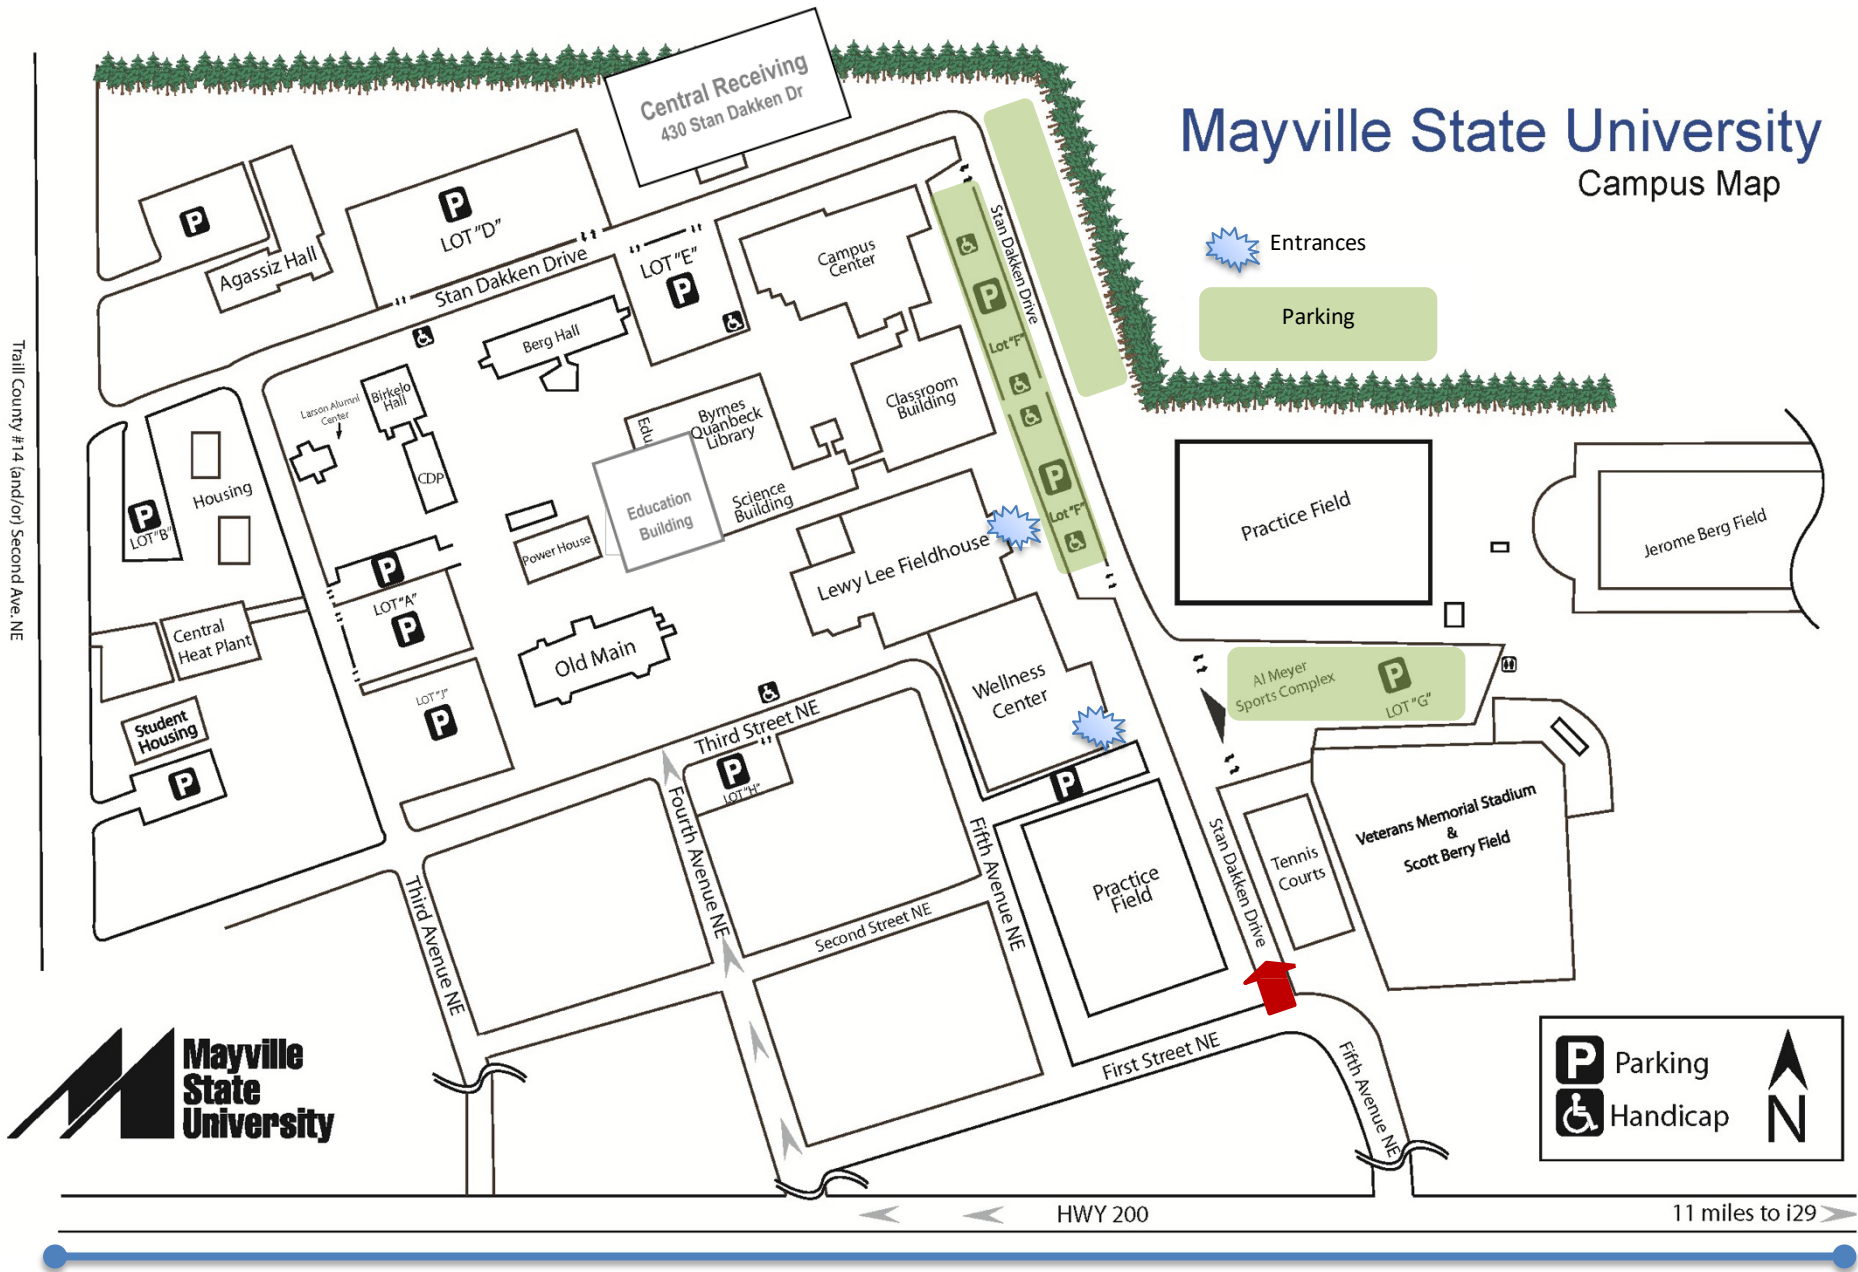

Mayville State University Campus Map

Trail County #14 (and/or) Second Ave. NE

Parking
 Handicap
 N

From Interstate 29:

Turn west on Hwy. 200 at exit 111. Proceed west, enter the city of Mayville, and turn north on 5th Avenue NE.

From the west on Highway 200:

Proceed east, enter the city of Mayville, and turn north on 5th Avenue NE.

From the south on Highway 18:

From intersection of Hwy 18/Hwy 200, at stop sign, proceed east (right) on Hwy. 200; turn north on 5th Avenue NE.